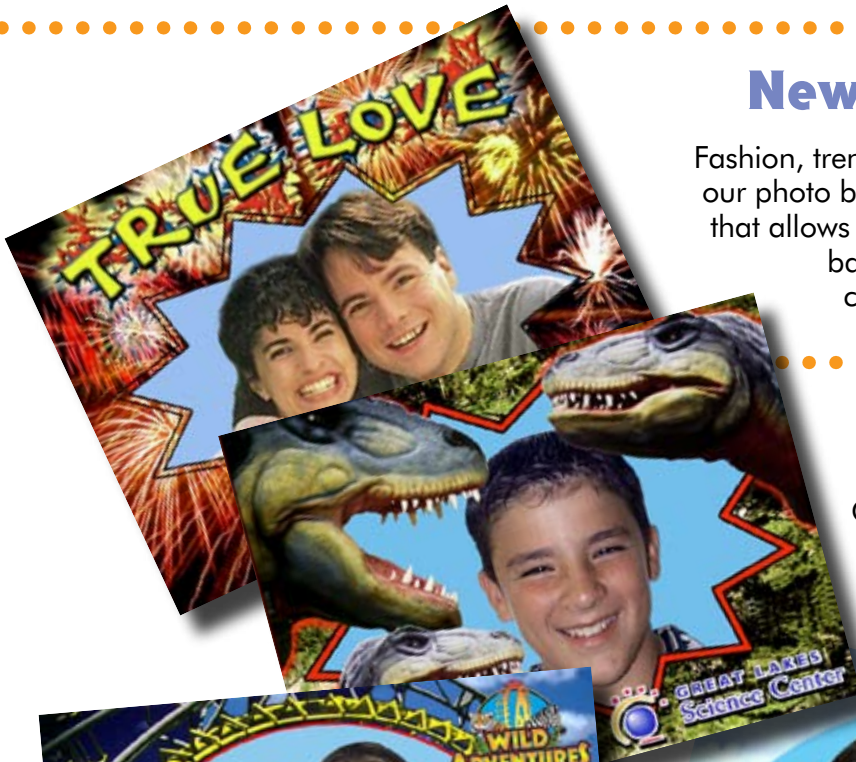

Experience Foto Fantasy

Our Foto Fantasy booths add entertainment value to your location and allow your customers to put themselves in the picture, while creating a unique souvenir! Choose from various themed backgrounds that appeal to a wide consumer demographic. The NEW Foto Fantasy Dye Sub finishing allows your favorite fantasy border to print right off the edge of the page!

New Designs all the Time!

Fashion, trends, and holidays change like the wind... so do our photo booths! Our booths are equipped with software that allows the backgrounds to be updated on a monthly basis, always keeping the designs fresh! Your customers are sure to come back for more!

Customization

Customization is available for tourist locations, zoos, aquariums, and more. Custom themed backgrounds enhance the memories of the customers' photos.

Call our Sales Team Today
603.324.3240 ext. 162
1.800.933.2682 ext. 162