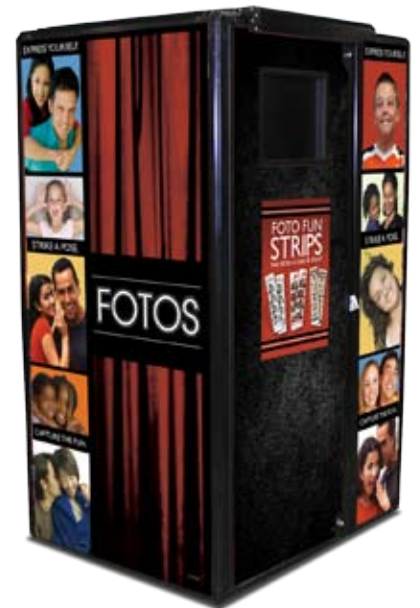

# FOTO FUN<sup>®</sup> STRIPS

*Two Strips to Tear & Share!*

The new modular booth design enables easy set up. Simply slide apart the booth, tighten a few screws, plug it in and the booth is operational. Lighter weight and collapsed dimensions simplify all transportation and reduce shipping costs. The modular booth coupled with our improved Foto Fun<sup>®</sup> Strip product make the perfect pair!

*Collapsed*  
(ships on a 41.5"x48.75" pallet)

**Booth Style:** Modular

**Weight:** 850 lbs

**Power:** Standard 110v or 220v-15 amp  
dedicated circuit, CE approved

**Dimensions:** Open- H-88" x W-74.5" x D-43"  
Collapsed- H-77" x W-45" x D-37"

# Experience **PHOTO FUN!**

What's old is new again in our Foto Fun® Strips Kiosk. Customers pose for four pictures in their choice of color, black and white, or our new sepia tone option. The Tear-and-Share feature offers a way for two people to keep a copy of their fun experience. Our most popular product is a great addition to any location.